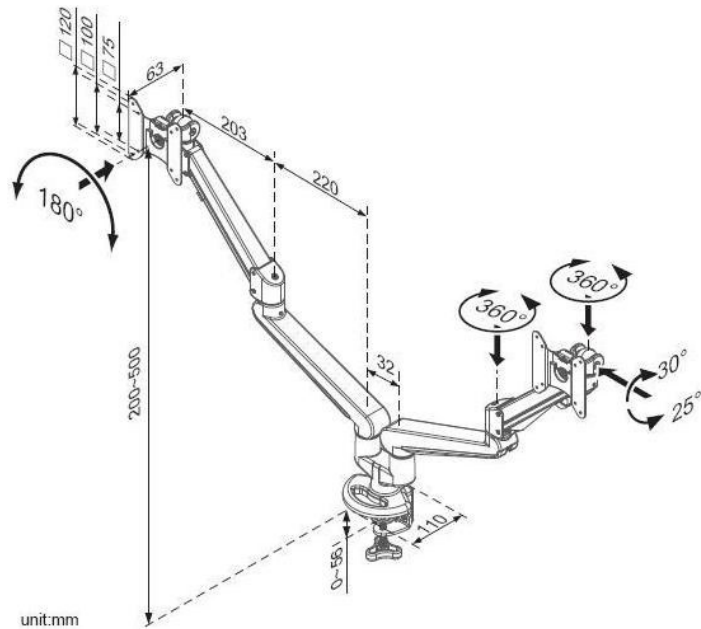

Ascend Dual Gas Arm with Standard Clamp

Product Specification

Product code	CMS2092C-ED – WHITE POLISH
*Weight capacity	From 3 - 8 kg per arm
**Maximum Screen Size	36"
Height adjustment range	200mm – 500mm from desktop
Max forward extension	486mm
VESA	75mm & 100mm VESA compliant
Movement	Height adjustment, tilt, swivel, rotation and reach

*Capacity may be reduced if monitor size is greater than 26" or depth is greater than 5.5cm

**Subject to weight being within range & VESA 75 x 75mm or 100 x 100mm, please refer to our measurements / line drawings and check with screen manufacturers measurements including bezel

Additional Information

Clamp for 16mm to 55mm desktops
Integral cable management
2 screen gas assisted height adjustment
Lockable quick release VESA function
180 anti rotation feature
Over 90% of the Aluminium Alloy content is recycled